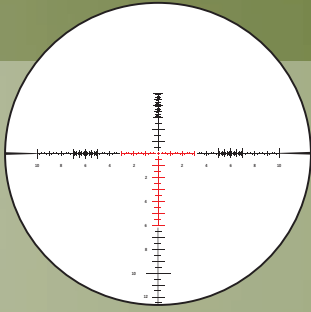

SCR™-MOA Reticle